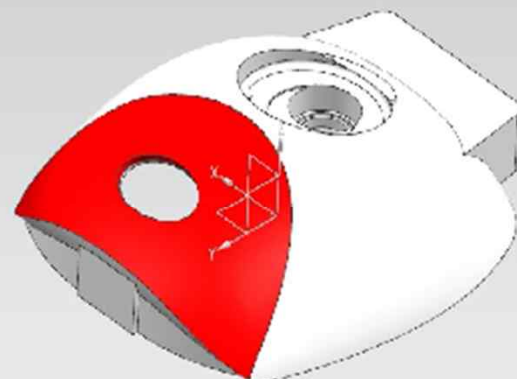

**손혜성**

(精誠 The True Heart)

**밥솥 내부 부품**  
( Cylinder & Move Face )

**CUCKOO**

beyond  
STANDARDS™

by

**Team**

**True Heart**

4. **Force** of True Heart

**최우성**

(精誠 The True Heart)

**밥솥 상단 부품**

( Trimmed Sheet & Extrude )

**밥솥 내솥**

( Cylinder & Shell )

**CUCKOO**