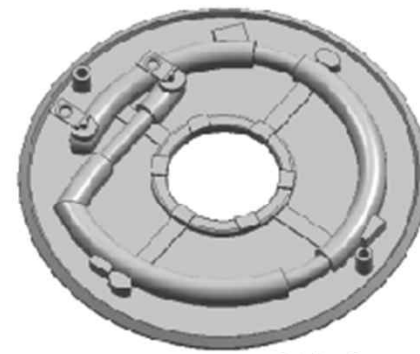

밥솥 내부 부품

( Pad & Trim Body )

**CUCKOO**

beyond  
STANDARDS™

by

**Team**

**True Heart**

3. **Third** of True Heart

**손혜성**

(精誠 The True Heart)

**밥솥 내부 부품**  
( Cylinder & Move Face )

**CUCKOO**

beyond  
STANDARDS™

by

**Team**

**True Heart**